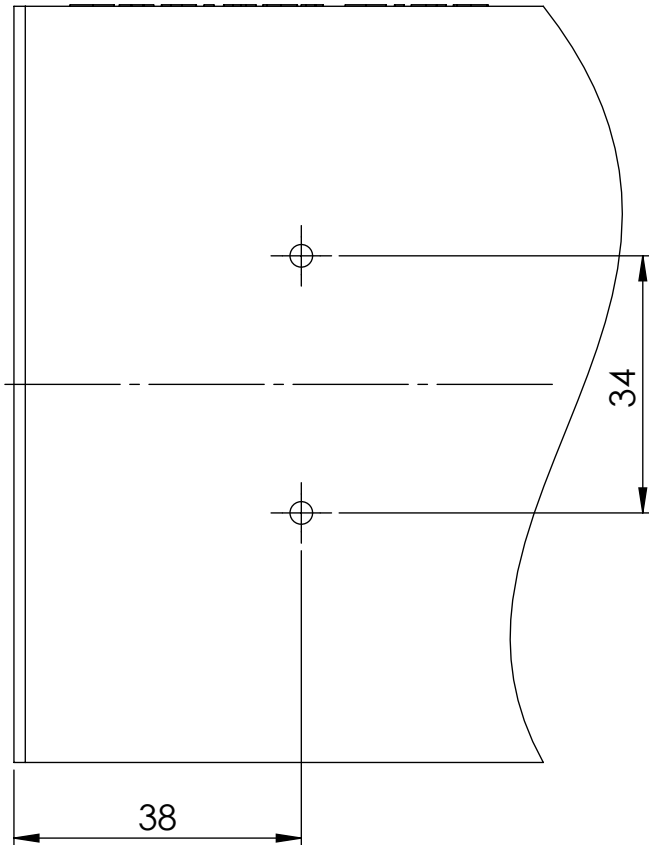

Obsession Cabinet pre-drill measurements.

Obsession Hinge: 15.06.480/481