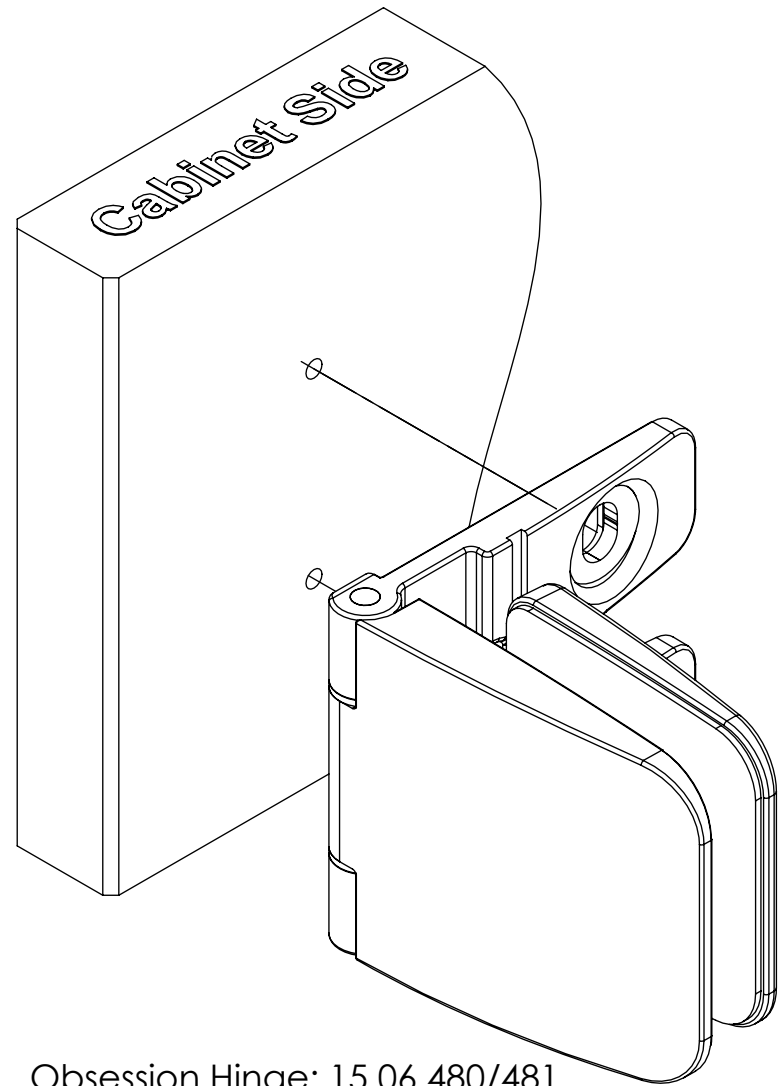

Obsession Cabinet pre-drill measurements.

Obsession Hinge: 15.06.480/481